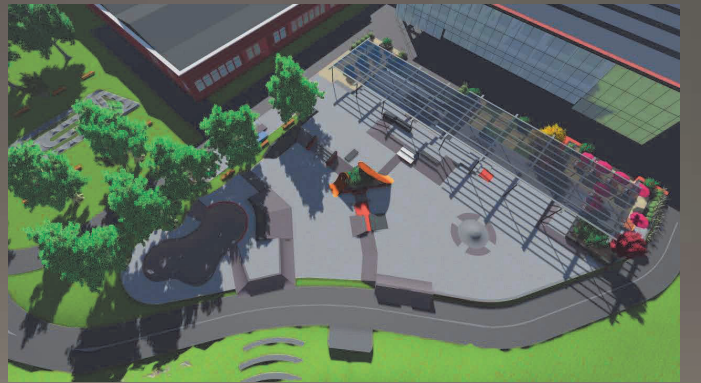

Notable Design Projects

Oxcelo, France