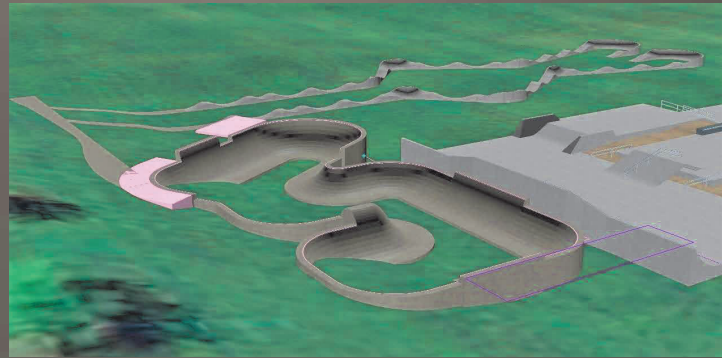

Notable Design Projects

Mountain Home, ID, USA