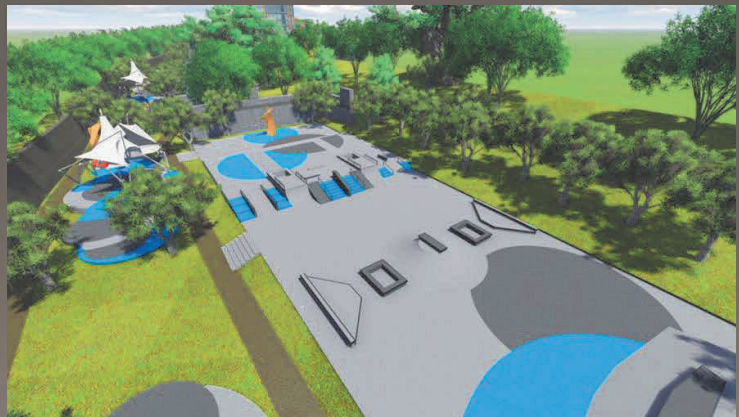

Hardcore Skateparks has created a diverse range of public and private skate parks, plazas, skate spots, bowls and landscape projects. These places have not only increased opportunities for skating, but they have contributed to the recreational and social fabric of the communities in which they are located.

Design

Hardcore Skateparks Design provides professional design services geared to create a completely custom skatepark design that is unique to your community. Our team of professional Skateboarders, BMX riders, Landscape Architects, and Graphic artists will work directly with your community to generate ideas and develop your dream park. We then provide you with high quality renderings of your design along with a fly-through video and breakdown listing the quantities of materials needed to build your park.