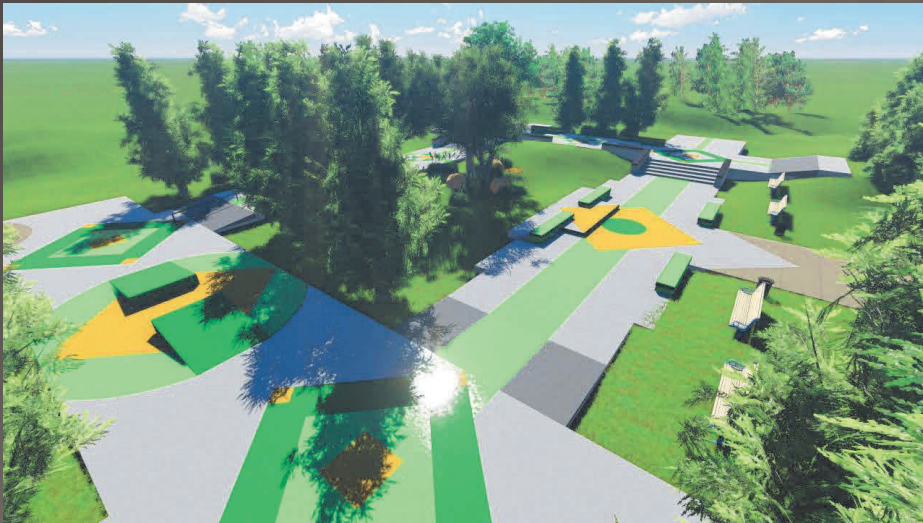

Notable Design Projects

Gaziantep, Turkey